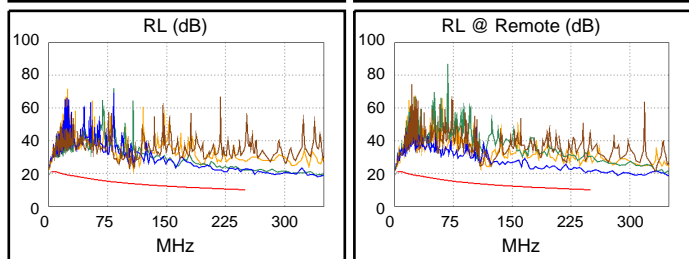

Compliant Network Standards:
10BASE-T 100BASE-TX 100BASE-T4
1000BASE-T 2.5GBASE-T 5GBASE-T
ATM-25 ATM-51 ATM-155
100VG-AnyLan TR-4 TR-16 Active
TR-16 Passive